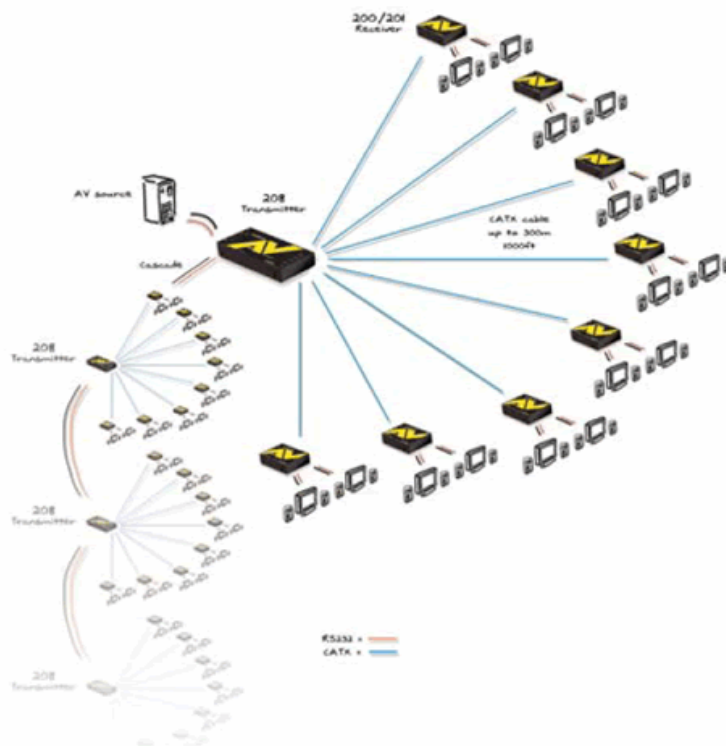

Both transmitter and receiver units can be used standalone or can be mounted into a 3U Chassi, (up to 16 200T, 200R and 201T units or 8 204T and 208T units).

AdderLink AV 200T transmitter and AdderLink AV200R

- Sold individually or as a pair (AdderLink AV 200R)
- Local port on transmitter to connect local screen, speakers and serial or for cascading effects of the skew.
- AdderLink AV 200R duplicates input from transmitter allowing for 2 video and 2 audio outputs
- Control or manage either screen via RS232

AdderLink AV 204T and AdderLink 208T transmitters

- Extends a single high-resolution video, high fidelity audio and RS232 signals to 4 (AV204T) or 8 (AV208T)

different receivers

- Local port to connect local screen, speakers and serial or to cascade to other AdderLink AV 204T or AV 208T transmitter units

AdderLink AV 201R receiver unit

- Duplicates input from transmitter allowing for 2 video, 2 audio outputs
- Control or manage either screen via RS232

Kontakt Daten - Anfrage:

Tel: 02822 33 33 990

E-Mail: info@bellequip.at

Internet: www.bellequip.at